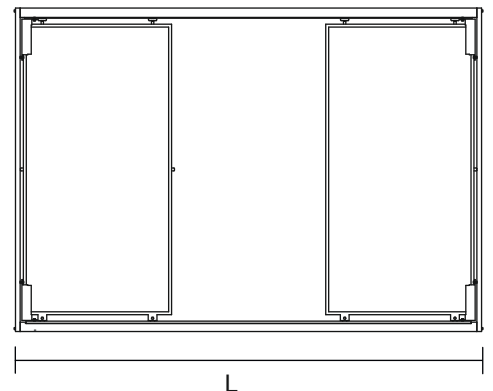

PRODUCT DETAILS

No	Panel Size (mm)	No of Panel	Structure Size (Ft)
1	1800x1200	10+10	13.5x4.5x7
2	2100x1200	10+10	13.5x4.5x8
3	2400x1200	10+10	13.5x4.5x9
4	2400x1350	10+10	14.5x4.5x9
5	2400x1600	10+10	17.5x4.5x9
6	2400x1800	10+10	19.5x4.5x9
7	2400x2400	10+10	25.5x4.5x9
8	3025x1200	10+10	13.5x4.5x11

As Per Your Requirement

COLOUR

Product Dimension

MDS102 BOTH SIDE SLIDER STAND

Material Details

- **Outer Structure Pipe**
80x40x1.6mm
- **Panel Pipe**
50x25x1.2mm/50x10x1.2
- **CRC ISI Pipe**
- **Lining Carpet**
- **Bottom** ■ **Plywood**
SS Track 18mm
- **Panel Movement**
Sliding

As Per Your Requirement

COLOUR

Product Dimension

MDS103 ITALIAN FLEXIBLE DISPLAY STAND

Product Dimention

Material Details

- Outer Structure Pipe
80x40x1.6mm
- Panel Pipe
40x40x1.2mm
- CRC ISI Pipe
- Bottom
SS Track
- Panel Movement
Sliding