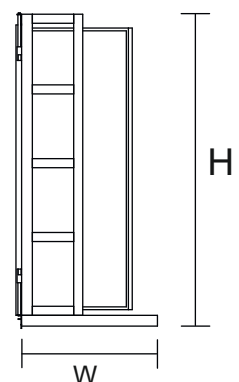

- **Outer Structure Pipe**
80x40x1.6mm
- **Panel Pipe**
50x25x1.2mm/50x10x1.2
- **CRC ISI Pipe**
- **Panel Movement**
Sliding

PRODUCT DETAILS

No	Panel Size (mm)	No of Panel	Structure Size (Ft)
1	600x600 / 600x1200	20	13.5x4.5x5

PRODUCT DETAILS

No	Panel Size (mm)	No of Panel	Structure Size (Ft)
1	2400x600	15	6x2.5x9
2	1800x600	15	6x2.5x8

As Per Your Requirement

COLOUR

Product Dimention

MDS208 MINI BOOKLET

Material Details

- **Outer Structure Pipe**
80x40x1.6mm
- **Panel Pipe**
25x25x1.2mm
- **CRC ISI Pipe**
- **Panel Movement**
Book Type
- **Size of Tiles**
600x600 / 600x1200 / 300x600 / 100x300 / 300x300

PRODUCT DETAILS

No	Panel Size (mm)	No of Panel	Structure Size (Ft)
1	600x1800	15	6x2.5x8

Product Dimension

As Per Your Requirement

COLOUR

3

PULL OUT SERIES

MDS301 PUSH & PULL STAND