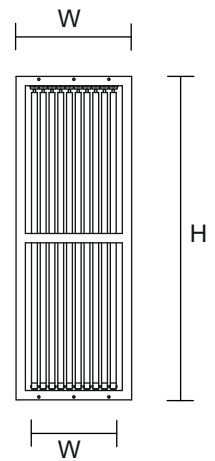

COLOUR

Product Dimension