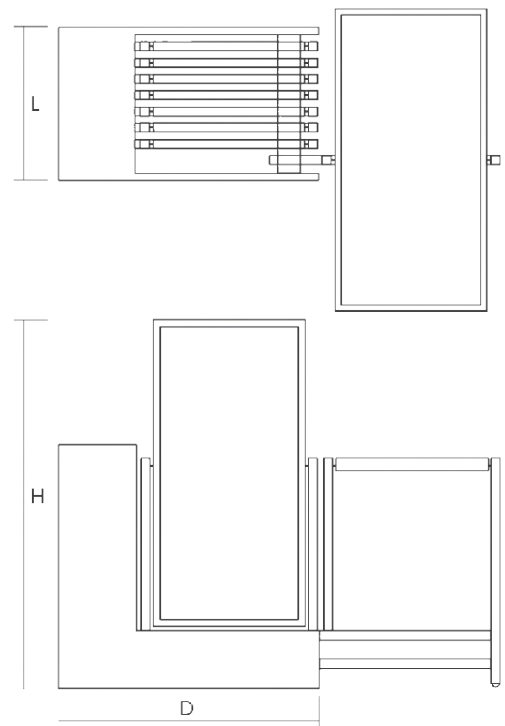

PRODUCT DETAILS

No	Panel Size (mm)	No of Panel	Structure Size (Ft)
1	1800x1200	10	7x5.5x7.2
2	2100x1200	10	8x5.5x8.2
3	2400x1200	10	9x5.5x9.2
4	2400x1350	10	9x6x9.2
5	2400x1600	10	9x6.9x9.2

As Per Your Requirement

COLOUR

Product Dimension

MDS402 PUSH AND PULL ROTATE DISPLAY

Product Dimention

Material Details

- Outer Structure CRC Sheet
1.2mm
- Panel Pipe
50x50x1.6mm
- CRC ISI Pipe
- Panel Movement
Pull out And Rotation

PRODUCT DETAILS

No	Penal Size (mm)	No of Panel	Structure Size (Ft)
1	600x1200	5	2x3.5x4.5
2	800x1600	5	2x4.5x6

As Per Your Requirement

COLOUR

MDS403 PUSH AND PULL ROTATE DISPLAY

Product Dimention

Material Details