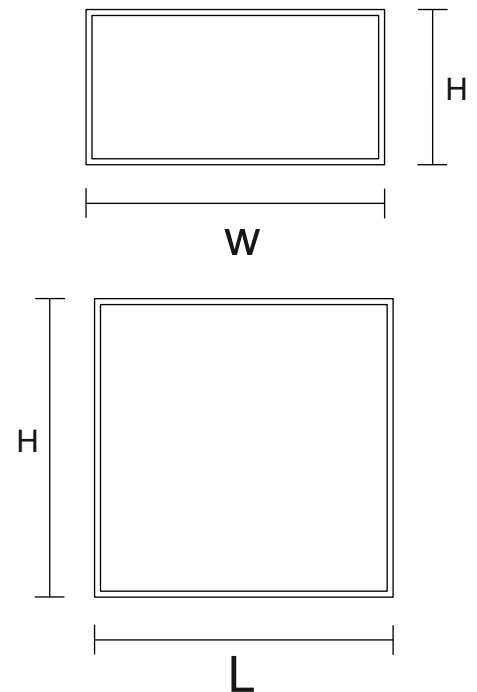

As Per Your Requirement

COLOUR

Product Dimention