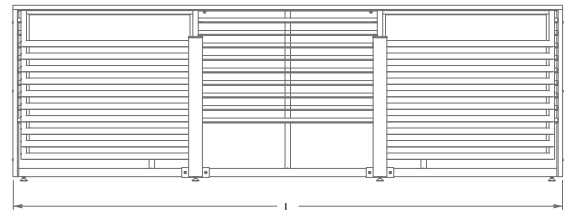

Product Dimention

As Per Your Requirement

COLOUR