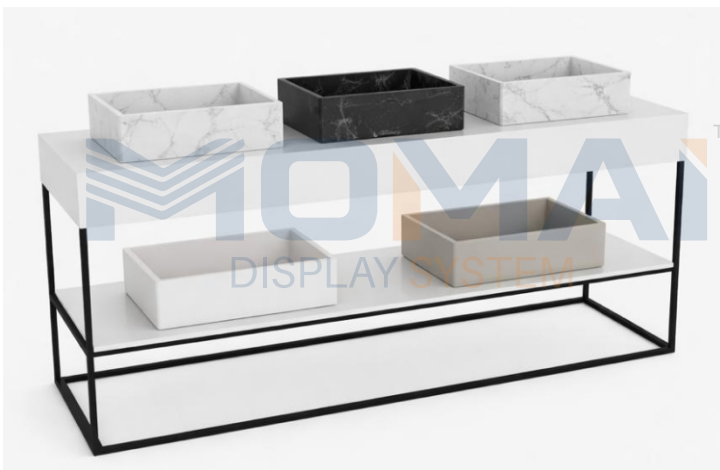

SIZE OF PCS : 12x18 / 12x24 (Inch)

NO OF TILES : 17

MATERIAL DETAILS

MS PIPE : 25x25 MM

COATING : POWDER COATING

WEIGHT : 40 KG (APROXX)

MDS902 TABLETOP SANITARY STAND

PRODUCT DETAILS