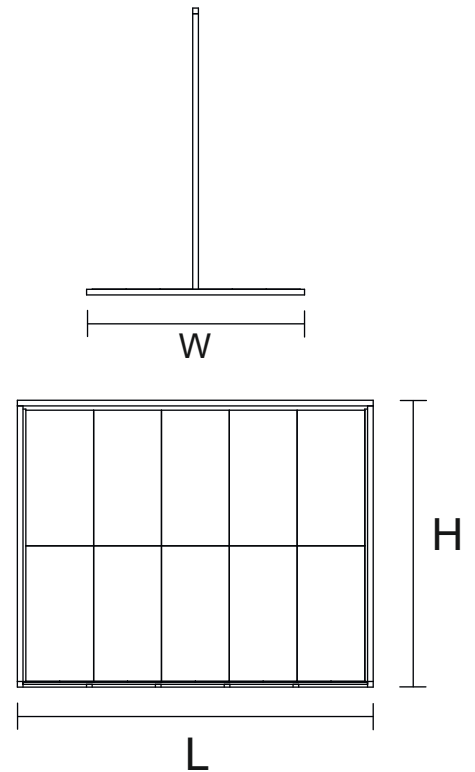

As Per Your Requirement

COLOUR

Product Dimention