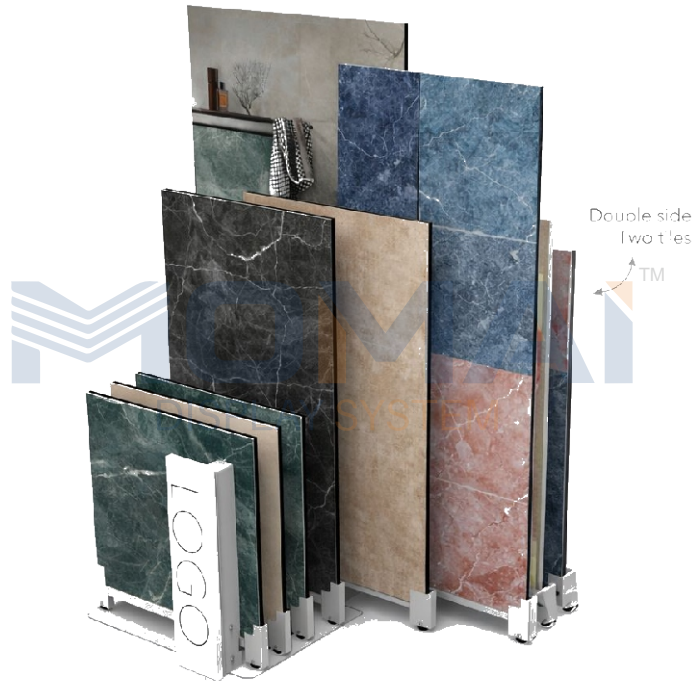

MDS303 FLEXI PULL OUT

Material Details

- **Base Plate Thickness**
  13mm
- **Panel Pipe**
  25x25x1.2mm
- **CRC ISI Pipe**
- **Size of Tiles**
  600x600 / 600x1200 / 800x800 / 800x1600 / 1200x1800
- **No of Penal**
  5
- **No of Tiles Display**
  10
- **Panel Movement**
  Pull Out