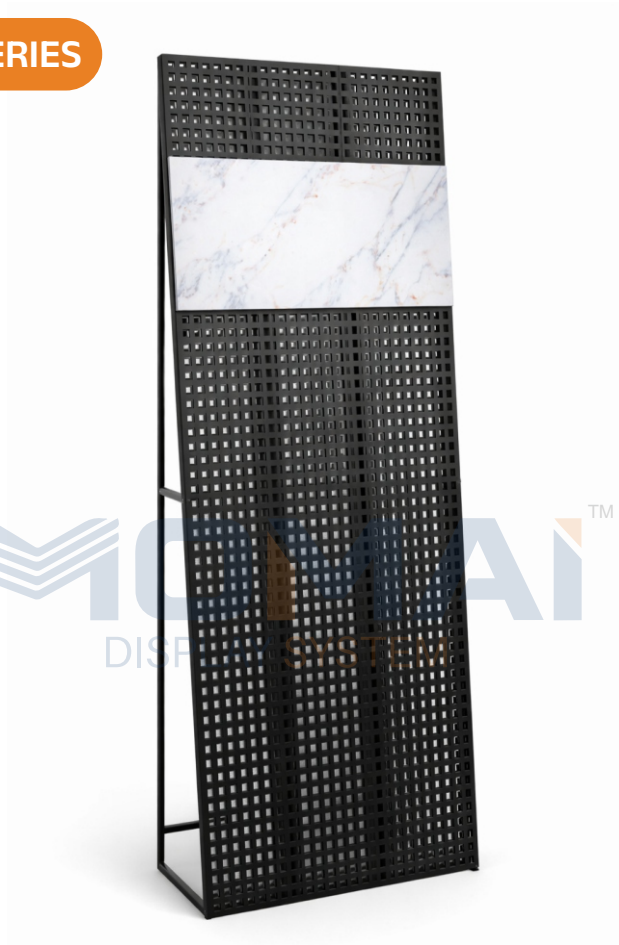

PRODUCT DETAILS

No	Panel Size (mm)	No of Panel	Structure Size (Ft)
1	1200x1200	1	4x4x8

As Per Your Requirement

COLOUR

Product Dimension

6

WALL & CENTER PENAL SERIES

MDS601