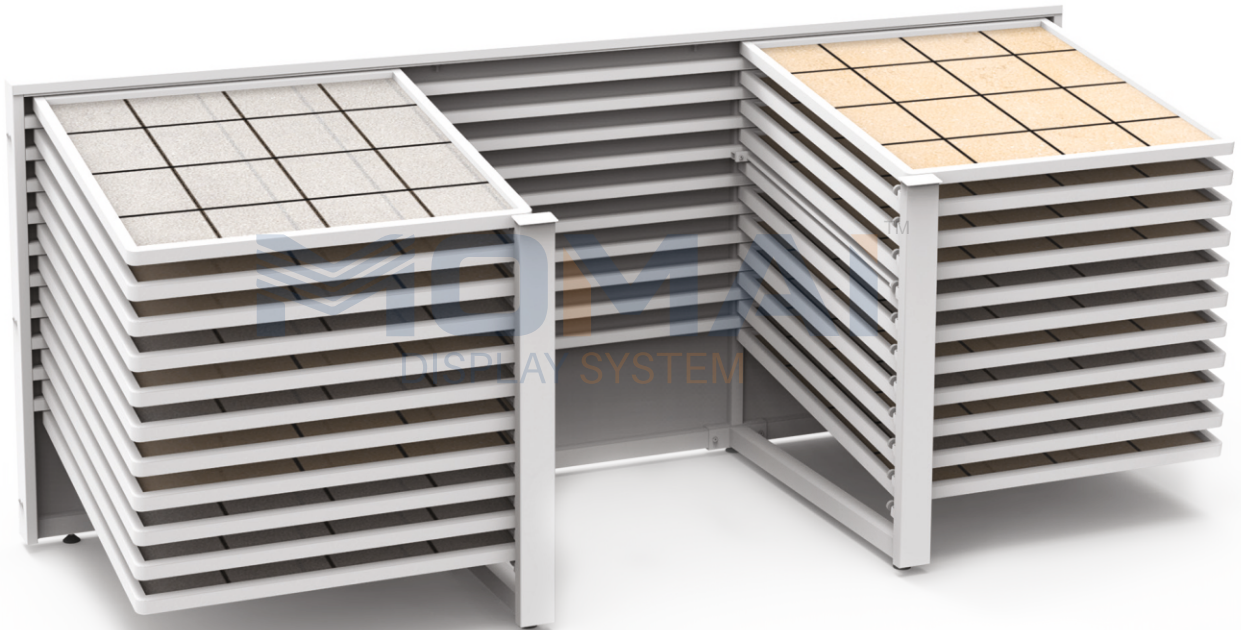

1

SLIDING SERIES

MDS101 SLIDER DISPLAY STAND

Material Details

- Outer Structure Pipe 80x40x1.6mm
- Panel Pipe 50x25x1.2mm/50x10x1.2
- CRC ISI Pipe
- Lining Carpet
- Bottom SS Track
- Plywood 12mm
- Panel Movement Sliding

As Per Your Requirement

COLOUR

Product Dimension

MDS102 BOTH SIDE SLIDER STAND

Material Details

- **Outer Structure Pipe**
80x40x1.6mm
- **Panel Pipe**
50x25x1.2mm/50x10x1.2
- **CRC ISI Pipe**
- **Lining Carpet**
- **Bottom** ■ **Plywood**
SS Track 18mm
- **Panel Movement**
Sliding

As Per Your Requirement

COLOUR

Product Dimension

MDS103 ITALIAN FLEXIBLE DISPLAY STAND

Product Dimention

Material Details

- Outer Structure Pipe
80x40x1.6mm
- Panel Pipe
40x40x1.2mm
- CRC ISI Pipe
- Bottom
SS Track
- Panel Movement
Sliding

As Per Your Requirement

COLOUR

MDS104 CASSETE DISPLAY STAND

Material Details

- **Outer Structure Pipe**
80x40x1.6mm
- **Panel Pipe**
50x25x1.2mm/50x10x1.2
- **CRC ISI Pipe**
- **Lining Carpet**
- **Bottom** ■ **Plywood**
SS Track 12mm
- **Panel Movement**
Sliding