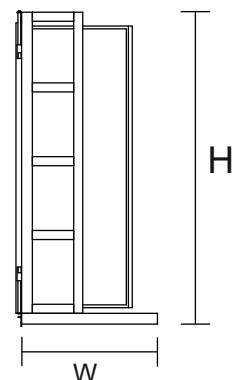

- **Outer Structure Pipe**
80x40x1.6mm
- **Panel Pipe**
50x25x1.2mm/50x10x1.2
- **CRC ISI Pipe**
- **Panel Movement**
Sliding

PRODUCT DETAILS

No	Panel Size (mm)	No of Panel	Structure Size (Ft)
1	600x600 / 600x1200	20	13.5x4.5x5

PRODUCT DETAILS

No	Panel Size (mm)	No of Panel	Structure Size (Ft)
1	2400x600	15	6x2.5x9
2	1800x600	15	6x2.5x8

As Per Your Requirement

COLOUR

Product Dimention

MDS208 MINI BOOKLET

Material Details

- **Outer Structure Pipe**
80x40x1.6mm
- **Panel Pipe**
25x25x1.2mm
- **CRC ISI Pipe**
- **Panel Movement**
Book Type
- **Size of Tiles**
600x600 / 600x1200 / 300x600 / 100x300 / 300x300

PRODUCT DETAILS

No	Panel Size (mm)	No of Panel	Structure Size (Ft)
1	600x1800	15	6x2.5x8

Product Dimension

As Per Your Requirement

COLOUR

3

PULL OUT SERIES

MDS301 PUSH & PULL STAND