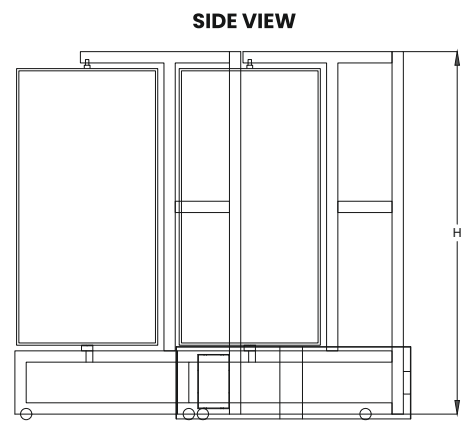

As Per Your Requirement

COLOUR

Product Dimention