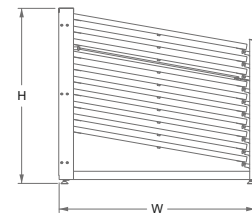

Product Dimention

As Per Your Requirement

COLOUR