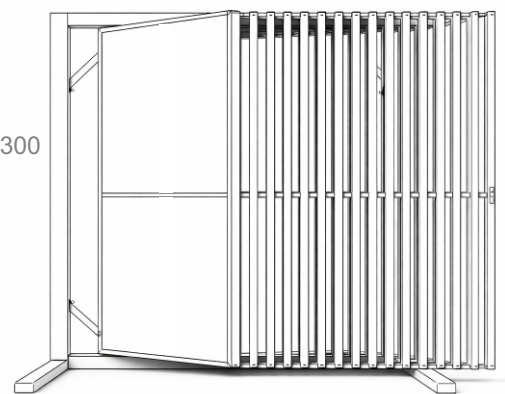

As Per Your Requirement

COLOUR