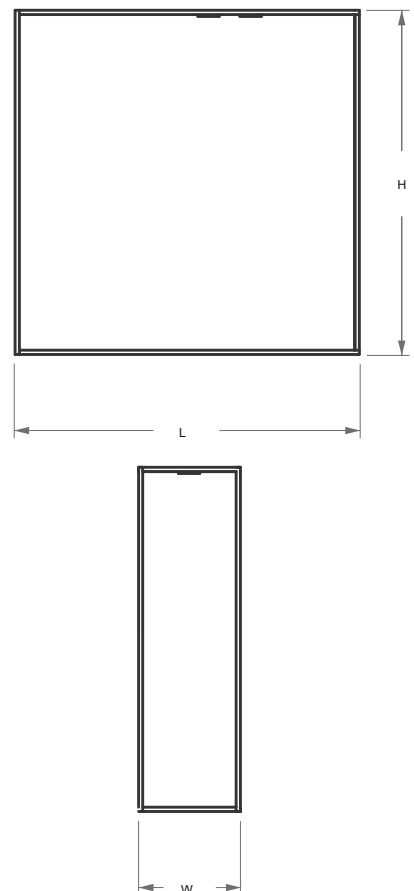

PRODUCT DETAILS

No	Panel Size (mm)	No of Panel	Structure Size (Ft)
1	2400x2400	1	8x8x2

.....

.....

.....

.....

.....

.....

.....

.....

.....

.....

As Per Your Requirement

COLOUR

Product Dimention

MDS504 MOCKUP STAND