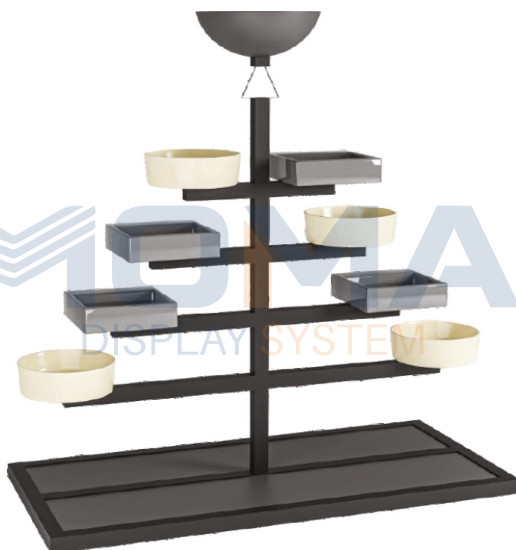

MDS905 SANITARY STAND

PRODUCT DETAILS

STAND SIZE : 1400x1625x750 (LWH)

SIZE OF PCS : 12x18 / 12x24 (Inch)

NO OF TILES : 9

MATERIAL DETAILS

MS PIPE : 50x50 MM

COATING : POWDER COATING

WEIGHT : 16 KG (APROXX)

COLOUR