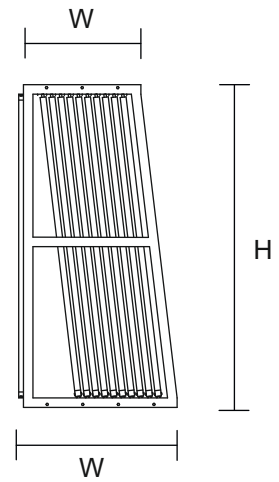

1

SLIDING SERIES

MDS101 SLIDER DISPLAY STAND

Material Details

- Outer Structure Pipe 80x40x1.6mm
- Panel Pipe 50x25x1.2mm/50x10x1.2
- CRC ISI Pipe
- Lining Carpet
- Bottom SS Track
- Plywood 12mm
- Panel Movement Sliding

PRODUCT DETAILS

No	Panel Size (mm)	No of Panel	Structure Size (Ft)
1	1800x1200	10+10	13.5x4.5x7
2	2100x1200	10+10	13.5x4.5x8
3	2400x1200	10+10	13.5x4.5x9
4	2400x1350	10+10	14.5x4.5x9
5	2400x1600	10+10	17.5x4.5x9
6	2400x1800	10+10	19.5x4.5x9
7	2400x2400	10+10	25.5x4.5x9
8	3025x1200	10+10	13.5x4.5x11

As Per Your Requirement

COLOUR

Product Dimension

MDS102 BOTH SIDE SLIDER STAND

Material Details

- **Outer Structure Pipe**
80x40x1.6mm
- **Panel Pipe**
50x25x1.2mm/50x10x1.2
- **CRC ISI Pipe**
- **Lining Carpet**
- **Bottom** ■ **Plywood**
SS Track 18mm
- **Panel Movement**
Sliding