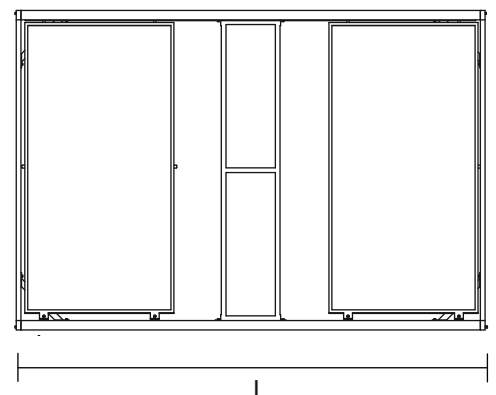

COLOUR

Product Dimension