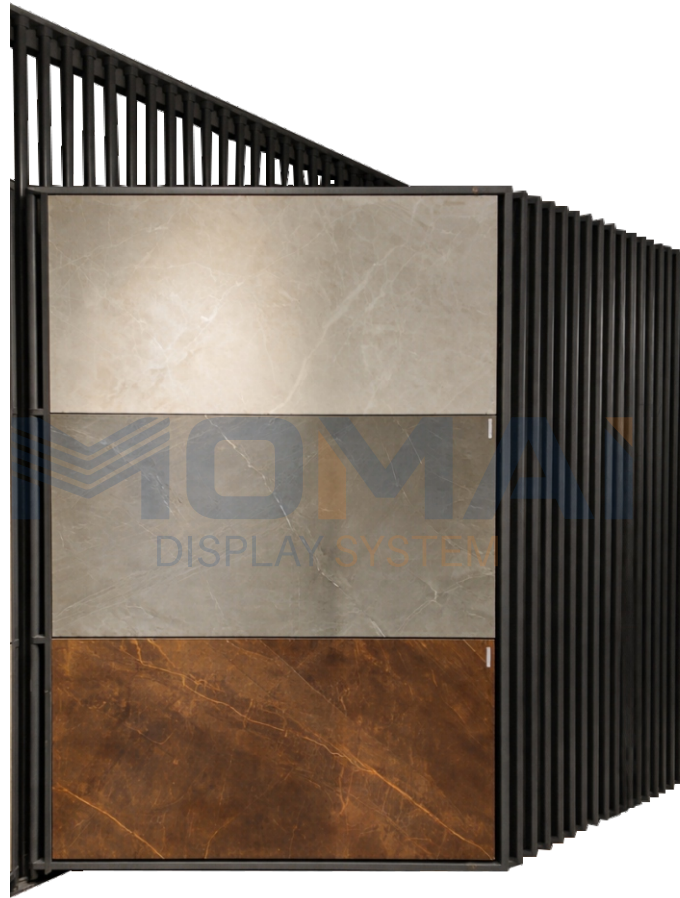

MDS204 REGULAR BOOKLET STAND

Material Details

- **Outer Structure Pipe**
  80x40x1.6mm
- **Panel Pipe**
  50x25x1.2mm/50x10x1.2
- **CRC ISI Pipe**
- **Lining Carpet**
- **Bottom**   ■ **Plywood**
  SS Track   18mm
- **Panel Movement**
  Book Type

PRODUCT DETAILS

No	Panel Size (mm)	No of Panel	Structure Size (Ft)
1	1800x1200	10+10	9x4.5x7.2
2	2100x1200	10+10	9x4.5x8.2
3	2400x1200	10+10	9x4.5x9.2
4	2400x1350	10+10	9x5x9.2
5	2400x1600	10+10	9x5.8x9.2

As Per Your Requirement

COLOUR

Product Dimention