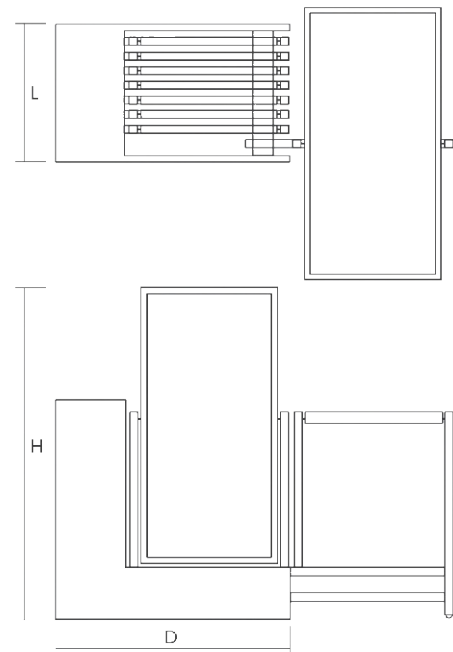

PRODUCT DETAILS

No	Panel Size (mm)	No of Panel	Structure Size (Ft)
1	1800x1200	10	7x5.5x7.2
2	2100x1200	10	8x5.5x8.2
3	2400x1200	10	9x5.5x9.2
4	2400x1350	10	9x6x9.2
5	2400x1600	10	9x6.9x9.2

As Per Your Requirement

COLOUR

Product Dimension

MDS402 PUSH AND PULL ROTATE DISPLAY

Product Dimention

Material Details

- Outer Structure CRC Sheet
1.2mm
- Panel Pipe
50x50x1.6mm
- CRC ISI Pipe
- Panel Movement
Pull out And Rotation

PRODUCT DETAILS

No	Penal Size (mm)	No of Panel	Structure Size (Ft)
1	600x1200	5	2x3.5x4.5
2	800x1600	5	2x4.5x6

As Per Your Requirement

COLOUR

MDS403 PUSH AND PULL ROTATE DISPLAY

Product Dimention

Material Details

- Outer Structure CRC Sheet
1.2mm
- Panel Pipe
50x50x1.6mm
- CRC ISI Pipe
- Panel Movement
Pull out And Rotation

PRODUCT DETAILS

No	Penal Size (mm)	No of Panel	Structure Size (Ft)
1	600x1200	5	2x3.5x4.5
2	800x1600	5	2x4.5x6