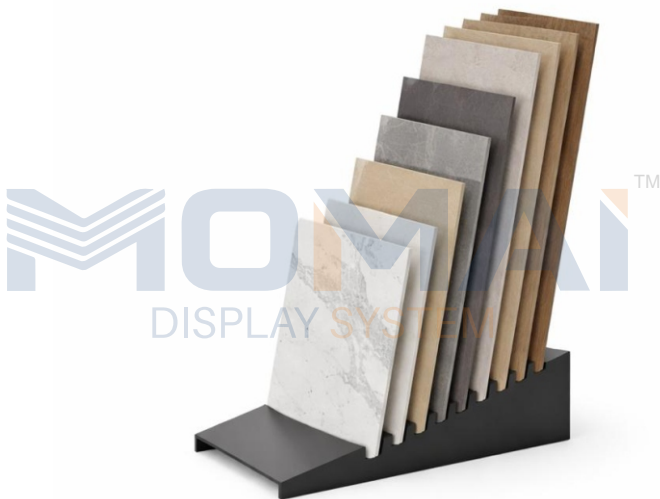

MDS708

PRODUCT DETAILS

STAND SIZE : 810x475x250 (LWH)
SIZE OF TILES : 600x600 / 600x1200
NO OF TILES : 10
TILES THICKNESS : 09 MM

MATERIAL DETAILS

PLATE THICKNESS : 1.5 MM
COATING : POWDER COATING
WEIGHT : 9.5 KG (APROXX)

COLOUR