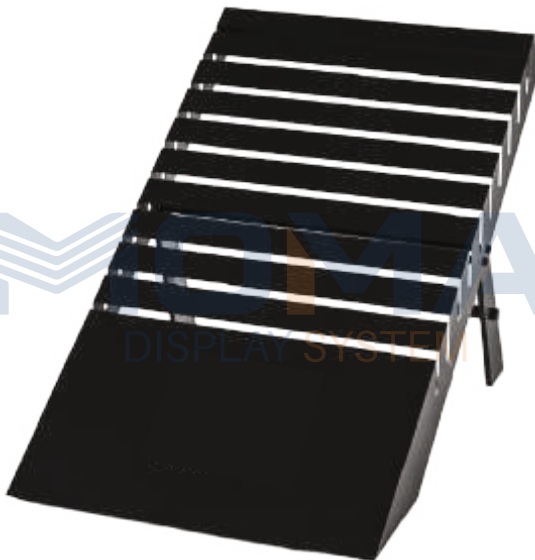

MDS702

PRODUCT DETAILS

STAND SIZE : 762x500x450 (LWH)

SIZE OF TILES : 600x600 / 600 x 1200

NO OF TILES : 10

TILES THICKNESS : 09 MM

MATERIAL DETAILS

PLATE THICKNESS : 1.5 MM

COATING : POWDER COATING

WEIGHT : 12 KG (APROXX)

COLOUR