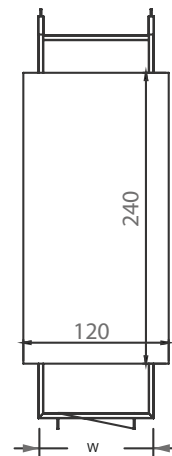

PRODUCT DETAILS

No	Panel Size (mm)	No of Panel	Structure Size (Ft)
1	2400x2400	1	8x8x2

.....

.....

.....

.....

.....

.....

SQUARE GRID WALL PENAL TILES DISPLAY STAND

Material Details

- Outer Structure Sheet
1.2mm
- Panel Pipe
25x25x1.2mm
- CRC ISI Pipe

PRODUCT DETAILS

No	Penal Size (mm)	No of Panel	Structure Size (Ft)
1	1200x2400	1	
2	1200x3000	1	
3	1600x2400	1	
4	1600x3000	1	

PRODUCT DETAILS

No	Penal Size (mm)	No of Panel	Structure Size (Ft)
1	1200x2400	1	4x10
2	1600x2400	1	5.5x10
3	1800x2400	1	6x10

As Per Your Requirement

COLOUR

Product Dimention

MDS603 BOTHSIDE T MOCKUP STAND

Material Details

- Panel Pipe 50x25x1.2mm/50x10x1.2
- Lining Carpet
- CRC ISI Pipe
- Plywood 18mm

PRODUCT DETAILS

No	Penal Size (mm)	No of Panel
1	1200X2400	1

.....

.....

.....

.....