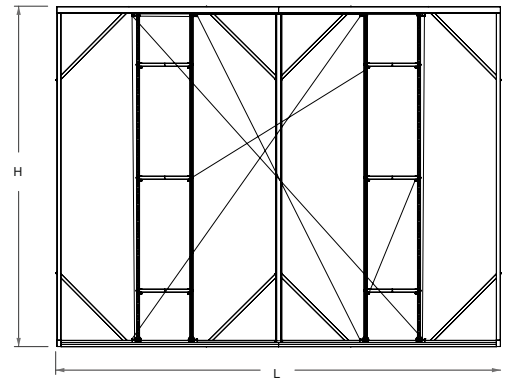

MDS103 ITALIAN FLEXIBLE DISPLAY STAND

Product Dimention

Material Details

- Outer Structure Pipe
  80x40x1.6mm
- Panel Pipe
  40x40x1.2mm
- CRC ISI Pipe
- Bottom
  SS Track
- Panel Movement
  Sliding

PRODUCT DETAILS

No	Penal Size (mm)	No of Panel	Structure Size (Ft)
1		10+10	13.5x4.5x7
2		10+10	13.5x4.5x8
3		10+10	13.5x4.5x9
4	600 To 1800 (Flexi)	10+10	14.5x4.5x9
5	X	10+10	17.5x4.5x9
6	2400/3000	10+10	19.5x4.5x9
7		10+10	25.5x4.5x9
8		10+10	13.5x4.5x11

As Per Your Requirement

COLOUR