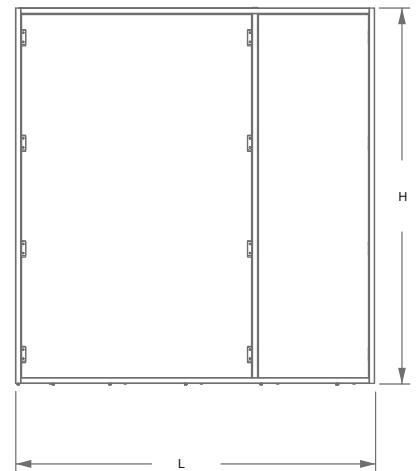

PRODUCT DETAILS

No	Panel Size (mm)	No of Panel	Structure Size (Ft)
1	2400x2400	1	8x8x8

As Per Your Requirement

COLOUR

Product Dimention

MDS503 MOCKUP STAND

Material Details

- Outer Structure Pipe 80x40x1.6mm
- Panel Pipe 50x25x1.2mm/50x10x1.2
- CRC ISI Pipe
- Lining Carpet
- Bottom SS Track
- Plywood 12mm
- Panel Movement Sliding

PRODUCT DETAILS

No	Panel Size (mm)	No of Panel	Structure Size (Ft)
1	2400x2400	1	8x8x2

.....

.....

.....

.....

.....

.....