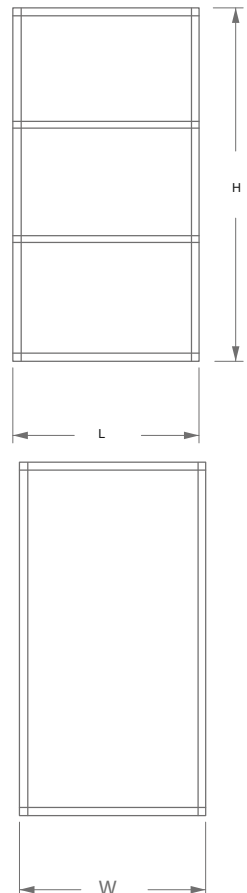

PRODUCT DETAILS

No	Panel Size (mm)	No of Panel	Structure Size (Ft)
1	1800x1200	10+10	13.5x4.5x7
2	2100x1200	10+10	13.5x4.5x8
3	2400x1200	10+10	13.5x4.5x9
4	2400x1350	10+10	14.5x4.5x9
5	2400x1600	10+10	17.5x4.5x9

PRODUCT DETAILS

No	Panel Size (mm)	No of Panel	Structure Size (Ft)
1	1800x1200	10	7x5.5x7.2
2	2100x1200	10	8x5.5x8.2
3	2400x1200	10	9x5.5x9.2
4	2400x1350	10	9x6x9.2
5	2400x1600	10	9x6.9x9.2

As Per Your Requirement

PRODUCT DETAILS

No	Panel Size (mm)	No of Panel	Structure Size (Ft)
1	2400x2400	1	8x8x2

.....

.....

.....

.....

.....

.....

PRODUCT DETAILS

No	Panel Size (mm)	No of Panel	Structure Size (Ft)
1	1200x1200	1	4x4x8

As Per Your Requirement

COLOUR

Product Dimension

6

WALL & CENTER PENAL SERIES

MDS601