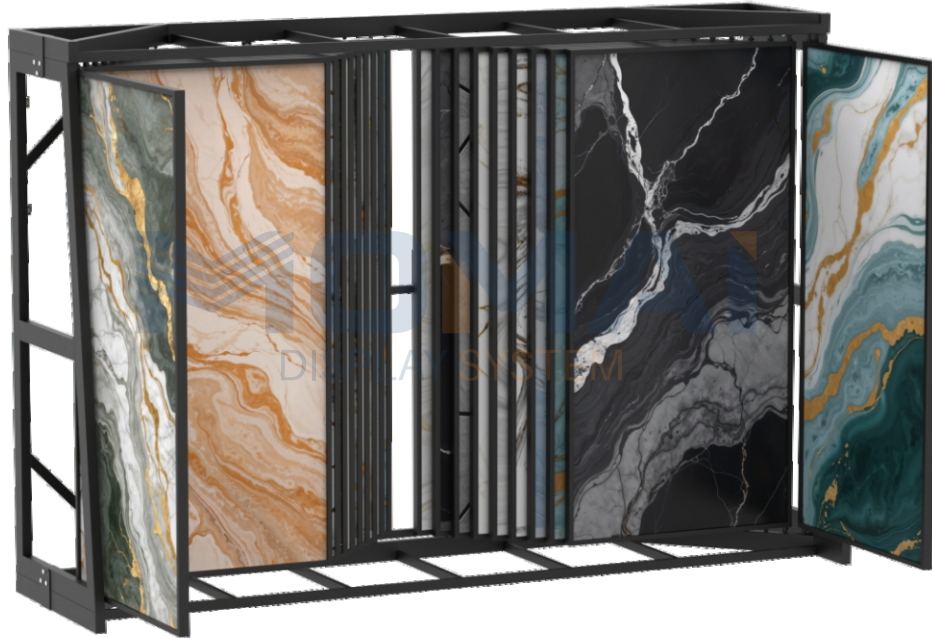

MDS202 BOMBAY BOOKLET STAND

Material Details

- **Outer Structure Pipe**
  80x40x1.6mm
- **Panel Pipe**
  50x25x1.2mm/50x10x1.2
- **CRC ISI Pipe**
- **Lining Carpet**
- **Bottom**   ■ **Plywood**
  SS Track   18mm
- **Panel Movement**
  Book Type

PRODUCT DETAILS

No	Penal Size (mm)	No of Panel	Structure Size (Ft)
1	1800x1200	10+10	13.5x5.5x7.2
2	2100x1200	10+10	13.5x5.5x8.2
3	2400x1200	10+10	13.5x5.5x9.2
4	2400x1350	10+10	14.5x5.5x9.2
5	2400x1600	10+10	17x5.5x9.2

As Per Your Requirement

COLOUR

Product Dimention